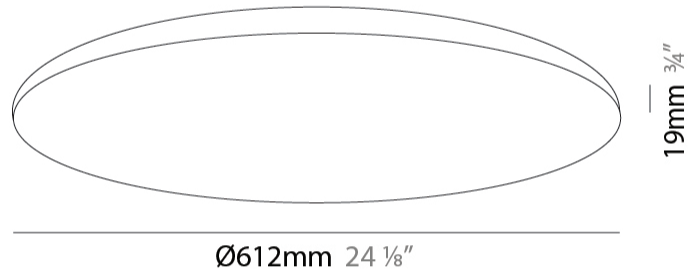

INFINITE ROUND SURFACE

A52029- -

base number
Color   Finish
Temperature   Options

1. To build a product code in our configurator select the specify button on the base model # product page
2. To build a manual product code on this datasheet choose from the options listed below in blue font and add the suffix to the base model #

GENERAL

Series: Infinite Round
Partner: Ivela
Division: Architectural
Installation: Surface
Product Type: Panels
Mounting Location: Ceiling
Light Distribution: Direct

PHYSICAL

Shape: Round
Diameter (mm): 612
Diameter (in): 24 1/8
Height (mm): 19
Height (in): 3/4
Diffuser: PMMA - Opal
[Fixture Finish: WHI / BLK / GLD](#)
Fixture Material: Aluminum

ELECTRICAL

Lamp Type: LED
Input Wattage (W): 38
Dimming: Tri-Mode (Non-Dimming and Phase Dimming (120Vac only) and 0-10V Dimming)
Driver Included: No
Driver Location: Remote
Driver Type: Constant Voltage - Universal
Driver Class: Class 2
Housing: ENCP 5 (ERP) ENCP 13 (SC Power)
Input Voltage (V): 120 - 277
Output Voltage (V): 24

LED

[Color Temperature (°K): 2700 / 3000 / 3500 / 4000](#)
Max. Delivered Lumen (lm): 2160 / 2250 / 2317 / 2385
Nominal Lumen (lm): 4320 / 4500 / 4634 / 4770
CRI: >93 CRI
Lamp Life (hrs): 50000

OPTICAL

RATINGS AND CERTIFICATIONS

Certified By: CSA Certified to UL and CSA Standards
IP rating: IP20

PROJECT
TYPE
SPECIFIER
QUANTITY
DATE