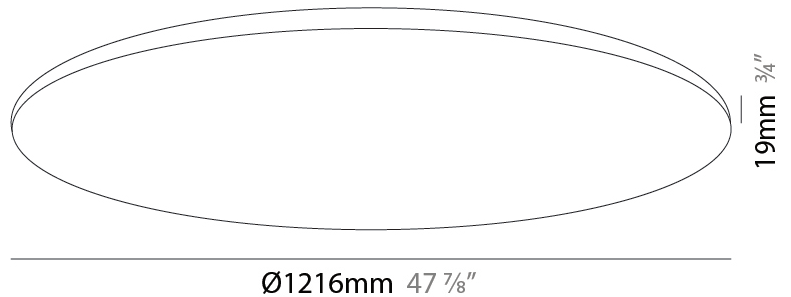

PROJECT	_____
TYPE	_____
SPECIFIER	_____
QUANTITY	_____
DATE	_____

INFINITE ROUND RECESSED

A56181- _____
base number   Color   Finish
                         Temperature   Options

1. To build a product code in our configurator select the specify button on the base model # product page
2. To build a manual product code on this datasheet choose from the options listed below in blue font and add the suffix to the base model #

GENERAL

Series: Infinite Round
Partner: Ivela
Division: Architectural
Installation: Recessed
Product Type: Panels
Mounting Location: Ceiling
Light Distribution: Direct

PHYSICAL

Shape: Round
Diameter (mm): 1216
Diameter (in): 47 7/8
Height (mm): 19
Height (in): 3/4
Diffuser: PMMA - Opal
[Fixture Finish: WHI / BLK / GLD](#)
Fixture Material: Aluminum

ELECTRICAL

Lamp Type: LED
Input Wattage (W): 76
Dimming: Tri-Mode (Non-Dimming and Phase Dimming (120Vac only) and 0-10V Dimming)
Driver Included: No
Driver Location: Remote
Driver Type: Constant Voltage - Universal
Driver Class: Class 2
Housing: ENCP 5 (ERP) ENCP 8 (SC Power)
Input Voltage (V): 120 - 277
Output Voltage (V): 24

LED

[Color Temperature (°K): 2700 / 3000 / 3500 / 4000](#)
Max. Delivered Lumen (lm): 4560 / 4750 / 4891 / 5035
Nominal Lumen (lm): 9120 / 9500 / 9783 / 10070
CRI: >93 CRI
Lamp Life (hrs): 50000

OPTICAL

RATINGS AND CERTIFICATIONS

Certified By: CSA Certified to UL and CSA Standards
IP rating: IP20