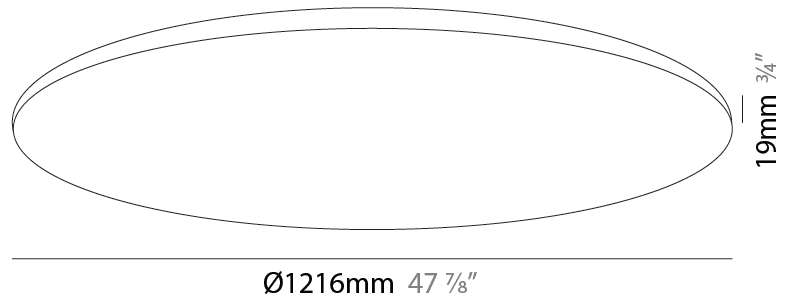

PROJECT	_____
TYPE	_____
SPECIFIER	_____
QUANTITY	_____
DATE	_____

INFINITE ROUND SURFACE

A52031- _____ - _____
base number   Color   Finish
                         Temperature   Options

1. To build a product code in our configurator select the specify button on the base model # product page
2. To build a manual product code on this datasheet choose from the options listed below in blue font and add the suffix to the base model #

GENERAL

Series: Infinite Round
Partner: Ivela
Division: Architectural
Installation: Surface
Product Type: Panels
Mounting Location: Ceiling
Light Distribution: Direct

PHYSICAL

Shape: Round
Diameter (mm): 1216
Diameter (in): 47 ⁷/₈
Height (mm): 19
Height (in): 3/4
Diffuser: PMMA - Opal
[Fixture Finish: WHI / BLK / GLD](#)
Fixture Material: Aluminum

ELECTRICAL

Lamp Type: LED
Input Wattage (W): 76
Dimming: Tri-Mode (Non-Dimming and Phase Dimming (120Vac only) and 0-10V Dimming)
Driver Included: No
Driver Location: Remote
Driver Type: Constant Voltage - Universal
Driver Class: Class 2
Housing: ENCP 5 (ERP) ENCP 8 (SC Power)
Input Voltage (V): 120 - 277
Output Voltage (V): 24

LED

[Color Temperature (°K): 2700 / 3000 / 3500 / 4000](#)
Max. Delivered Lumen (lm): 4560 / 4750 / 4908 / 5035
Nominal Lumen (lm): 9120 / 9500 / 9783 / 10070
CRI: >93 CRI
Lamp Life (hrs): 50000

OPTICAL

RATINGS AND CERTIFICATIONS

Certified By: CSA Certified to UL and CSA Standards
IP rating: IP20