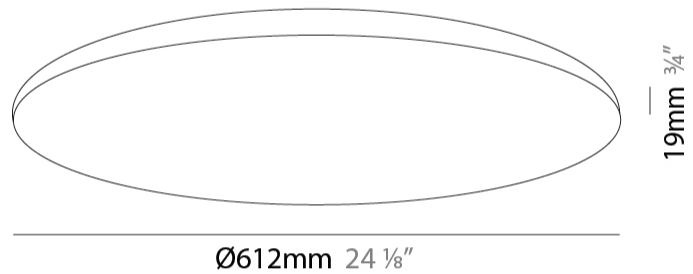

INFINITE ROUND SURFACE

A52029- -

base number
Color   Finish
Temperature   Options

1. To build a product code in our configurator select the specify button on the base model # product page
2. To build a manual product code on this datasheet choose from the options listed below in blue font and add the suffix to the base model #

GENERAL

Series: Infinite Round
Partner: Ivela
Division: Architectural
Installation: Surface
Product Type: Panels
Mounting Location: Ceiling
Light Distribution: Direct

PHYSICAL

Shape: Round
Diameter (mm): 612
Diameter (in): 24 1/8
Height (mm): 19
Height (in): 3/4
Diffuser: PMMA - Opal
[Fixture Finish: WHI / BLK / GLD](#)
Fixture Material: Aluminum

ELECTRICAL

Lamp Type: LED
Input Wattage (W): 38
Dimming: Tri-Mode (Non-Dimming and Phase Dimming (120Vac only) and 0-10V Dimming)
Driver Included: No
Driver Location: Remote
Driver Type: Constant Voltage - Universal
Driver Class: Class 2
Housing: ENCP 5 (ERP) ENCP 13 (SC Power)
Input Voltage (V): 120 - 277
Output Voltage (V): 24

LED

[Color Temperature (°K): 2700 / 3000 / 3500 / 4000](#)
Max. Delivered Lumen (lm): 2160 / 2250 / 2317 / 2385
Nominal Lumen (lm): 4320 / 4500 / 4634 / 4770
CRI: >93 CRI
Lamp Life (hrs): 50000

OPTICAL

RATINGS AND CERTIFICATIONS

Certified By: CSA Certified to UL and CSA Standards
IP rating: IP20

PROJECT	_____
TYPE	_____
SPECIFIER	_____
QUANTITY	_____
DATE	_____