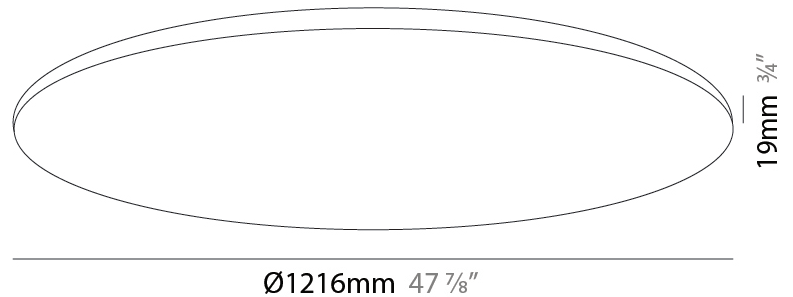

PROJECT	_____
TYPE	_____
SPECIFIER	_____
QUANTITY	_____
DATE	_____

INFINITE ROUND RECESSED

A56181- _____ - _____
base number   Color   Finish
                         Temperature   Options

1. To build a product code in our configurator select the specify button on the base model # product page
2. To build a manual product code on this datasheet choose from the options listed below in blue font and add the suffix to the base model #

GENERAL

Series: Infinite Round
Partner: Ivela
Division: Architectural
Installation: Recessed
Product Type: Panels
Mounting Location: Ceiling
Light Distribution: Direct

PHYSICAL

Shape: Round
Diameter (mm): 1216
Diameter (in): 47 ⁷/₈
Height (mm): 19
Height (in): 3/4
Diffuser: PMMA - Opal
Fixture Finish: WHI / BLK / GLD
Fixture Material: Aluminum

ELECTRICAL

Lamp Type: LED
Input Wattage (W): 76
Dimming: Tri-Mode (Non-Dimming and Phase Dimming (120Vac only) and 0-10V Dimming)
Driver Included: No
Driver Location: Remote
Driver Type: Constant Voltage - Universal
Driver Class: Class 2
Housing: ENCP 5 (ERP) ENCP 8 (SC Power)
Input Voltage (V): 120 - 277
Output Voltage (V): 24

LED

Color Temperature (°K): 2700 / 3000 / 3500 / 4000
Max. Delivered Lumen (lm): 4560 / 4750 / 4891 / 5035
Nominal Lumen (lm): 9120 / 9500 / 9783 / 10070
CRI: >93 CRI
Lamp Life (hrs): 50000

OPTICAL

RATINGS AND CERTIFICATIONS

Certified By: CSA Certified to UL and CSA Standards
IP rating: IP20