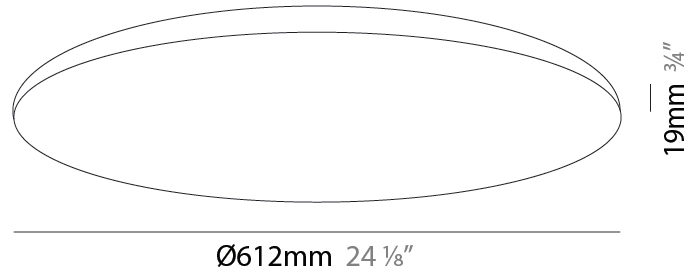

PROJECT
TYPE
SPECIFIER
QUANTITY
DATE

INFINITE ROUND RECESSED

A56179- -
base number   Color   Finish
                         Temperature   Options

1. To build a product code in our configurator select the specify button on the base model # product page
2. To build a manual product code on this datasheet choose from the options listed below in blue font and add the suffix to the base model #

GENERAL

Series: Infinite Round
Partner: Ivela
Division: Architectural
Installation: Recessed
Product Type: Panels
Mounting Location: Ceiling
Light Distribution: Direct

PHYSICAL

Shape: Round
Diameter (mm): 612
Diameter (in): 24 1/8
Height (mm): 19
Height (in): 3/4
Diffuser: PMMA - Opal
Fixture Finish: WHI / BLK / GLD
Fixture Material: Aluminum

ELECTRICAL

Lamp Type: LED
Input Wattage (W): 38
Dimming: Tri-Mode (Non-Dimming and Phase Dimming (120Vac only) and 0-10V Dimming)
Driver Included: No
Driver Location: Remote
Driver Type: Constant Voltage - Universal
Driver Class: Class 2
Housing: ENCP 5 (ERP) ENCP 13 (SC Power)
Input Voltage (V): 120 - 277
Output Voltage (V): 24

LED

Color Temperature (°K): 2700 / 3000 / 3500 / 4000
Max. Delivered Lumen (lm): 2160 / 2250 / 2317 / 2385
Nominal Lumen (lm): 4320 / 4500 / 4634 / 4770
CRI: >93 CRI
Lamp Life (hrs): 50000

OPTICAL

RATINGS AND CERTIFICATIONS

Certified By: CSA Certified to UL and CSA Standards
IP rating: IP20