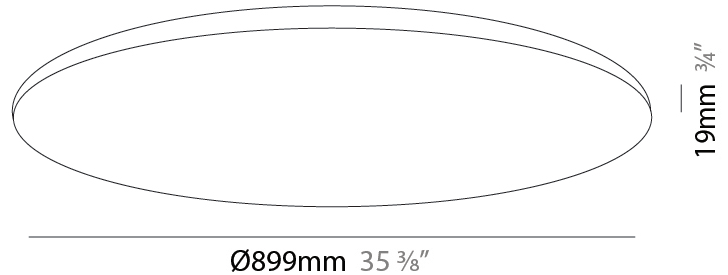

PROJECT	_____
TYPE	_____
SPECIFIER	_____
QUANTITY	_____
DATE	_____

INFINITE ROUND RECESSED

A56180- _____ - _____
base number   Color   Finish
                         Temperature   Options

1. To build a product code in our configurator select the specify button on the base model # product page
2. To build a manual product code on this datasheet choose from the options listed below in blue font and add the suffix to the base model #

GENERAL

Series: Infinite Round
Partner: Ivela
Division: Architectural
Installation: Recessed
Product Type: Panels
Mounting Location: Ceiling
Light Distribution: Direct

PHYSICAL

Shape: Round
Diameter (mm): 899
Diameter (in): 35 ³/₈
Height (mm): 19
Height (in): 3/4
Diffuser: PMMA - Opal
Fixture Finish: WHI / BLK / GLD
Fixture Material: Aluminum

ELECTRICAL

Lamp Type: LED
Input Wattage (W): 56
Dimming: Tri-Mode (Non-Dimming and Phase Dimming (120Vac only) and 0-10V Dimming)
Driver Included: No
Driver Location: Remote
Driver Type: Constant Voltage - Universal
Driver Class: Class 2
Housing: ENCP 5 (ERP) ENCP 8 (SC Power)
Input Voltage (V): 120 - 277
Output Voltage (V): 24

LED

Color Temperature (°K): 2700 / 3000 / 3500 / 4000
Max. Delivered Lumen (lm): 3360 / 3500 / 3604 / 3710
Nominal Lumen (lm): 6720 / 7000 / 7208 / 7420
CRI: >93 CRI
Lamp Life (hrs): 50000

OPTICAL

RATINGS AND CERTIFICATIONS

Certified By: CSA Certified to UL and CSA Standards
IP rating: IP20