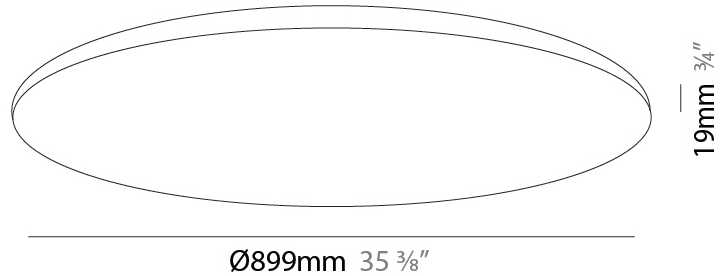

PROJECT
TYPE
SPECIFIER
QUANTITY
DATE

INFINITE ROUND SURFACE

A52030- -
base number   Color   Finish
                         Temperature   Options

1. To build a product code in our configurator select the specify button on the base model # product page
2. To build a manual product code on this datasheet choose from the options listed below in blue font and add the suffix to the base model #

GENERAL

Series: Infinite Round
Partner: Ivela
Division: Architectural
Installation: Surface
Product Type: Panels
Mounting Location: Ceiling
Light Distribution: Direct

PHYSICAL

Shape: Round
Diameter (mm): 899
Diameter (in): 35 ³/₈
Height (mm): 19
Height (in): 3/4
Diffuser: PMMA - Opal
Fixture Finish: WHI / BLK / GLD
Fixture Material: Aluminum

ELECTRICAL

Lamp Type: LED
Input Wattage (W): 56
Dimming: Tri-Mode (Non-Dimming and Phase Dimming (120Vac only) and 0-10V Dimming)
Driver Included: No
Driver Location: Remote
Driver Type: Constant Voltage - Universal
Driver Class: Class 2
Housing: ENCP 5 (ERP) ENCP 8 (SC Power)
Input Voltage (V): 120 - 277
Output Voltage (V): 24

LED

Color Temperature (°K): 2700 / 3000 / 3500 / 4000
Max. Delivered Lumen (lm): 3360 / 3500 / 3604 / 3710
Nominal Lumen (lm): 6720 / 7000 / 7208 / 7420
CRI: >93 CRI
Lamp Life (hrs): 50000

OPTICAL

RATINGS AND CERTIFICATIONS

Certified By: CSA Certified to UL and CSA Standards
IP rating: IP20